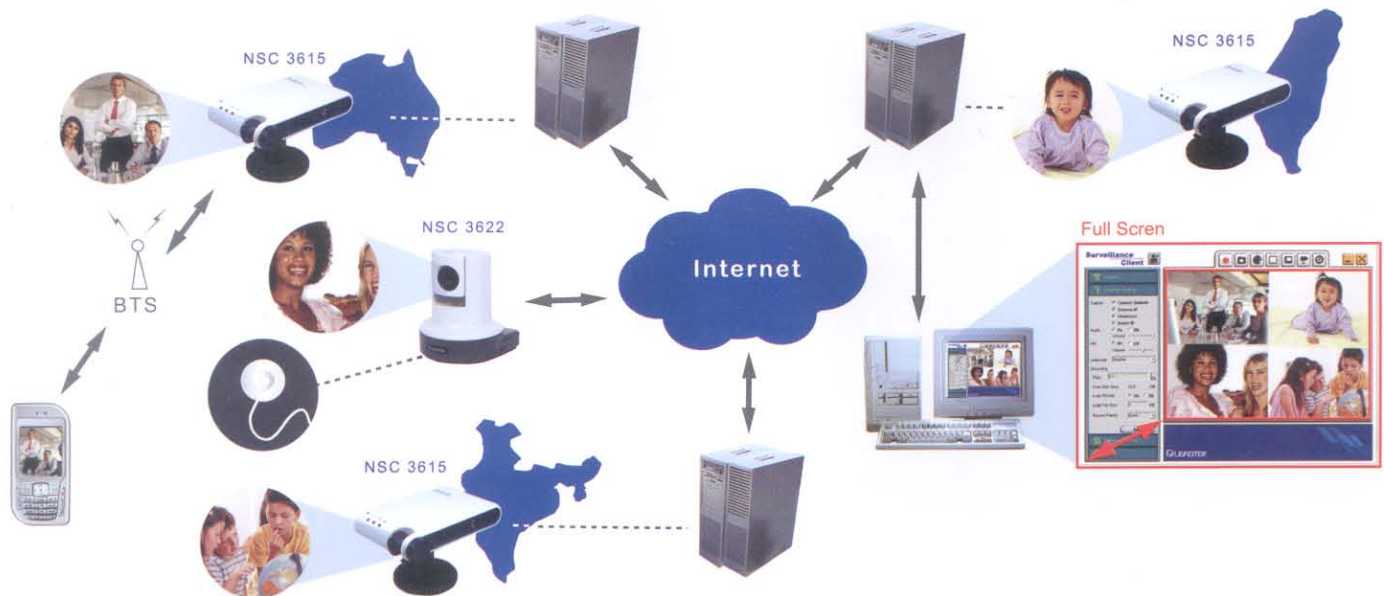

Getting worried when you are away from home? Leadtek surveillance camera always keep you posted. With advanced motion detection feature and DI/DO device deployment, the intruder will be caught off-guard. Event triggered video recording and snapshot sending will save the scenes for later reference. A spontaneous notification call will be delivered to user's 3G mobile. Hook up the net then you can retrieve more information on behalf of Leadtek surveillance camera.

LEADTEK

NSC3615/3616 P.6